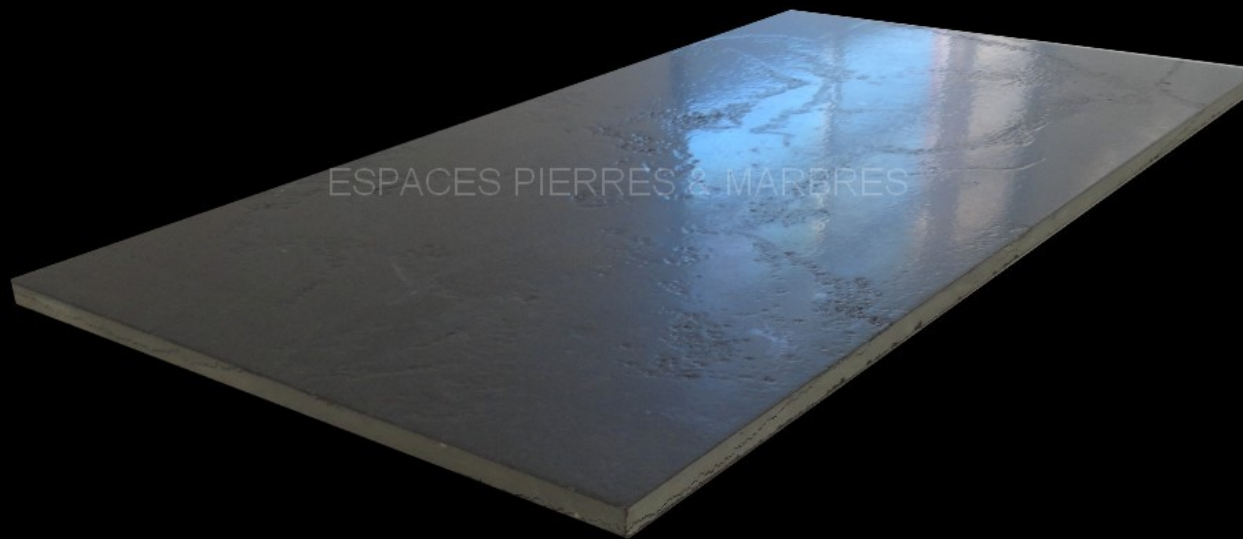

Collection Azur

Samara Grey finition brossée

Dallages :

40x40x2

LLx40x2

LLx50x2

61x61x2

70x70x2